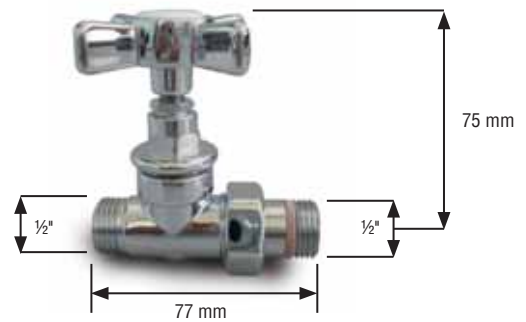

Manual Straight Cross Head Valves