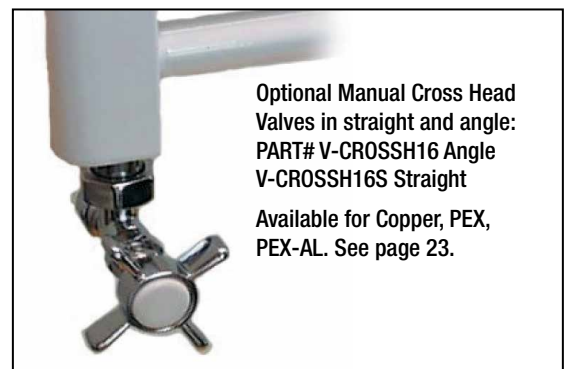

Ladder Rail Towel Warmers 17

Must only be installed on a closed non potable water system. Warranty 5 years on all ladder rails.

Manual Straight Cross Head Valves

Copper and Pex Connectors not shown

Legend for Codes:
 CC = Curved Chrome
 CW = Curved White
 SC = Straight Chrome
 SW = Straight White