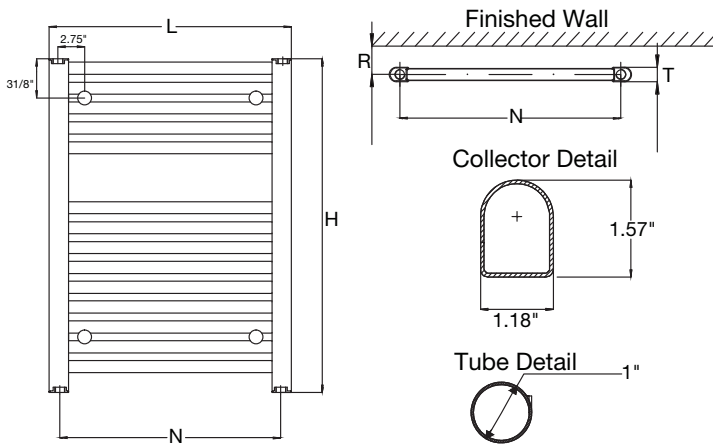

Ladder Rail Towel Warmers Rough-In and Technical Data

Straight Ladder Rail