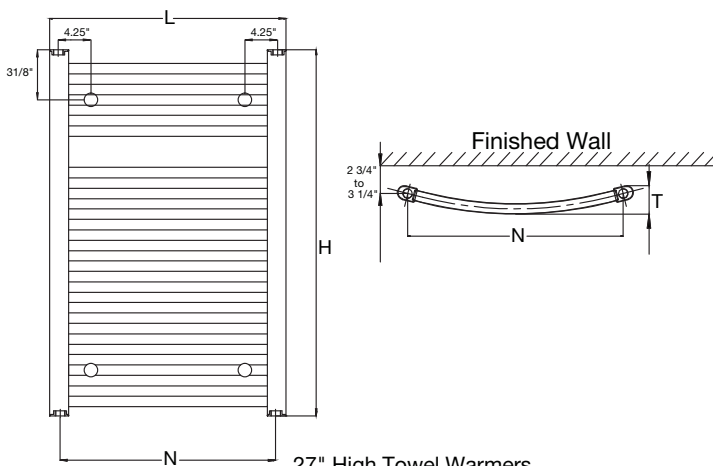

Curved Ladder Rail

MODEL	LENGTH	HEIGHT	N	R	T	#TUBES
D-TSW 27x16	15 3/4"	26 3/4"	14"	2 3/4"-3 1/4"	1 1/8"	14
D-TSW 30x20	19 5/8"	30"	18"	2 3/4"-3 1/4"	1 1/8"	16
D-TSW 30x24	23 5/8"	30"	21 7/8"	2 3/4"-3 1/4"	1 1/8"	16
D-TSW 48x20	19 5/8"	47 5/8"	18"	2 3/4"-3 1/4"	1 1/8"	25
D-TSW 48x24	23 5/8"	47 5/8"	21 7/8"	2 3/4"-3 1/4"	1 1/8"	25
D-TSW 69x20	19 5/8"	68 5/8"	18"	2 3/4"-3 1/4"	1 1/8"	36
D-TSW 69x24	23 5/8"	68 5/8"	21 7/8"	2 3/4"-3 1/4"	1 1/8"	36
D-TSC 27x16	15 3/4"	26 3/4"	14"	2 3/4"-3 1/4"	1 1/8"	14
D-TSC 30x20	19 5/8"	30"	18"	2 3/4"-3 1/4"	1 1/8"	16
D-TSC 30x24	23 5/8"	30"	21 7/8"	2 3/4"-3 1/4"	1 1/8"	16
D-TSC 48x20	19 5/8"	47 5/8"	18"	2 3/4"-3 1/4"	1 1/8"	25
D-TSC 48x24	23 5/8"	47 5/8"	21 7/8"	2 3/4"-3 1/4"	1 1/8"	25
D-TSC 69x20	19 5/8"	68 5/8"	18"	2 3/4"-3 1/4"	1 1/8"	36
D-TSC 69x24	23 5/8"	68 5/8"	21 7/8"	2 3/4"-3 1/4"	1 1/8"	36
D-TCW 30x20	19 5/8"	30"	18"	2 3/4"-3 1/4"	2 1/4"	16
D-TCW 30x24	23 5/8"	30"	21 7/8"	2 3/4"-3 1/4"	2 3/8"	16
D-TCW 48x20	19 5/8"	47 5/8"	18"	2 3/4"-3 1/4"	2 1/4"	25
D-TCW 48x24	23 5/8"	47 5/8"	21 7/8"	2 3/4"-3 1/4"	2 3/8"	25
D-TCW 69x20	19 5/8"	68 5/8"	18"	2 3/4"-3 1/4"	2 1/4"	36
D-TCW 69x24	23 5/8"	68 5/8"	21 7/8"	2 3/4"-3 1/4"	2 3/8"	36
D-TCC 30x20	19 5/8"	30"	18"	2 3/4"-3 1/4"	2 1/4"	16
D-TCC 30x24	23 5/8"	30"	21 7/8"	2 3/4"-3 1/4"	2 3/8"	16
D-TCC 48x20	19 5/8"	47 5/8"	18"	2 3/4"-3 1/4"	2 1/4"	25
D-TCC 48x24	23 5/8"	47 5/8"	21 7/8"	2 3/4"-3 1/4"	2 3/8"	25
D-TCC 69x20	19 5/8"	68 5/8"	18"	2 3/4"-3 1/4"	2 1/4"	36
D-TCC 69x24	23 5/8"	68 5/8"	21 7/8"	2 3/4"-3 1/4"	2 3/8"	36