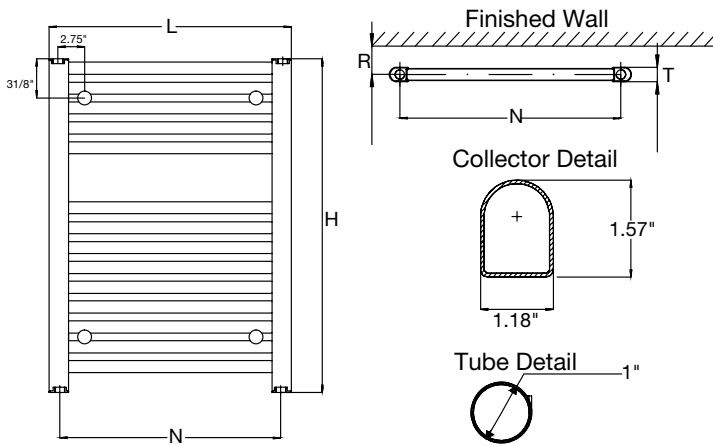

Ladder Rail Towel Warmers Rough-In and Technical Data

Straight Ladder Rail