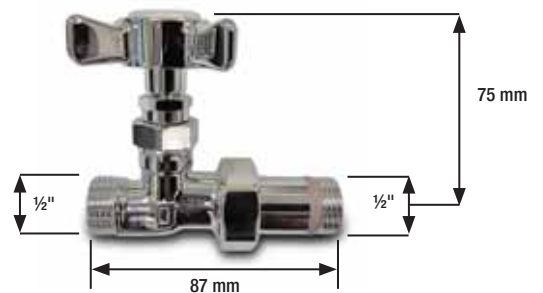

Ladder Rail Towel Warmers 17

D-TCC 30x24

Must only be installed on a closed non potable water system. Warranty 5 years on all ladder rails.

D-TCW 30x24

D-TSC 48x20

Optional Manual Cross Head Valves in straight and angle:
 PART# V-CROSSH16 Angle
 V-CROSSH16S Straight
 Available for Copper, PEX, PEX-AL. See page 23.

Manual Straight Cross Head Valves

Copper and Pex Connectors not shown

Legend for Codes:
 CC = Curved Chrome
 CW = Curved White
 SC = Straight Chrome
 SW = Straight White

Valves are not available as shown.