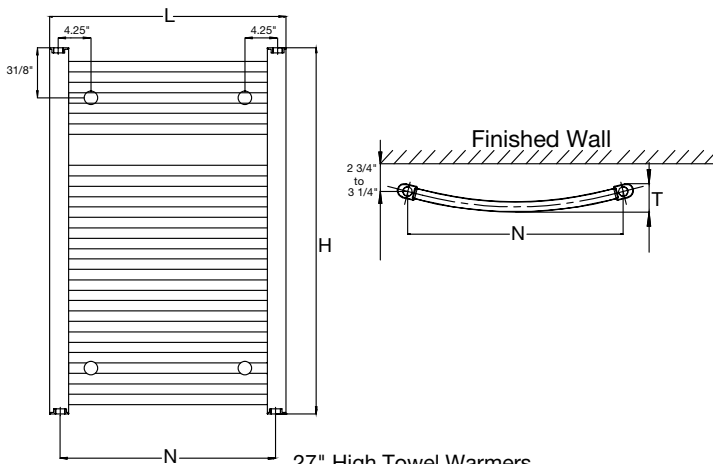

Curved Ladder Rail

MODEL	LENGTH	HEIGHT	N	R	T	#TUBES
D-TSW 27x16	15 3/4"	26 3/4"	14"	2 3/4"-3 1/4"	1 1/8"	14
D-TSW 30x20	19 5/8"	30"	18"	2 3/4"-3 1/4"	1 1/8"	16
D-TSW 30x24	23 5/8"	30"	21 7/8"	2 3/4"-3 1/4"	1 1/8"	16
D-TSW 48x20	19 5/8"	47 5/8"	18"	2 3/4"-3 1/4"	1 1/8"	25
D-TSW 48x24	23 5/8"	47 5/8"	21 7/8"	2 3/4"-3 1/4"	1 1/8"	25
D-TSW 69x20	19 5/8"	68 5/8"	18"	2 3/4"-3 1/4"	1 1/8"	36
D-TSW 69x24	23 5/8"	68 5/8"	21 7/8"	2 3/4"-3 1/4"	1 1/8"	36
D-TSC 27x16	15 3/4"	26 3/4"	14"	2 3/4"-3 1/4"	1 1/8"	14
D-TSC 30x20	19 5/8"	30"	18"	2 3/4"-3 1/4"	1 1/8"	16
D-TSC 30x24	23 5/8"	30"	21 7/8"	2 3/4"-3 1/4"	1 1/8"	16
D-TSC 48x20	19 5/8"	47 5/8"	18"	2 3/4"-3 1/4"	1 1/8"	25
D-TSC 48x24	23 5/8"	47 5/8"	21 7/8"	2 3/4"-3 1/4"	1 1/8"	25
D-TSC 69x20	19 5/8"	68 5/8"	18"	2 3/4"-3 1/4"	1 1/8"	36
D-TSC 69x24	23 5/8"	68 5/8"	21 7/8"	2 3/4"-3 1/4"	1 1/8"	36
D-TCW 30x20	19 5/8"	30"	18"	2 3/4"-3 1/4"	2 1/4"	16
D-TCW 30x24	23 5/8"	30"	21 7/8"	2 3/4"-3 1/4"	2 3/8"	16
D-TCW 48x20	19 5/8"	47 5/8"	18"	2 3/4"-3 1/4"	2 1/4"	25
D-TCW 48x24	23 5/8"	47 5/8"	21 7/8"	2 3/4"-3 1/4"	2 3/8"	25
D-TCW 69x20	19 5/8"	68 5/8"	18"	2 3/4"-3 1/4"	2 1/4"	36
D-TCW 69x24	23 5/8"	68 5/8"	21 7/8"	2 3/4"-3 1/4"	2 3/8"	36
D-TCC 30x20	19 5/8"	30"	18"	2 3/4"-3 1/4"	2 1/4"	16
D-TCC 30x24	23 5/8"	30"	21 7/8"	2 3/4"-3 1/4"	2 3/8"	16
D-TCC 48x20	19 5/8"	47 5/8"	18"	2 3/4"-3 1/4"	2 1/4"	25
D-TCC 48x24	23 5/8"	47 5/8"	21 7/8"	2 3/4"-3 1/4"	2 3/8"	25
D-TCC 69x20	19 5/8"	68 5/8"	18"	2 3/4"-3 1/4"	2 1/4"	36
D-TCC 69x24	23 5/8"	68 5/8"	21 7/8"	2 3/4"-3 1/4"	2 3/8"	36