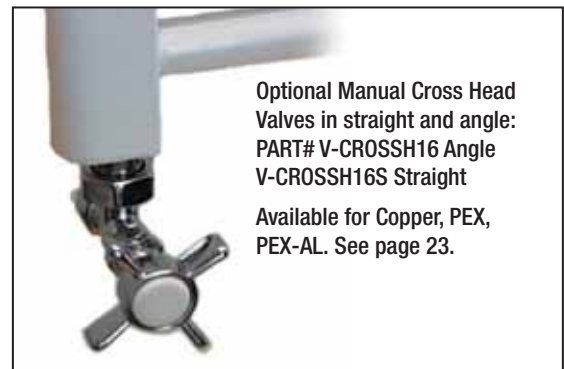

Ladder Rail Towel Warmers 17

D-TCC 30x24

Must only be installed on a closed non potable water system. Warranty 5 years on all ladder rails.

D-TCW 30x24

D-TSC 48x20

Optional Manual Cross Head Valves in straight and angle:
 PART# V-CROSSH16 Angle
 V-CROSSH16S Straight
 Available for Copper, PEX, PEX-AL. See page 23.

Manual Straight Cross Head Valves

Copper and Pex Connectors not shown

Legend for Codes:
 CC = Curved Chrome
 CW = Curved White
 SC = Straight Chrome
 SW = Straight White

Valves are not available as shown.