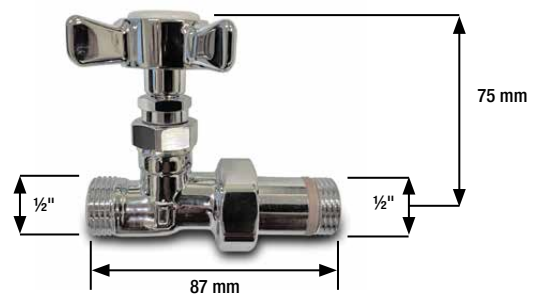

Copper and Pex Connectors not shown

Legend for Codes:
CC = Curved Chrome
CW = Curved White
SC = Straight Chrome
SW = Straight White

Valves are not available as shown.