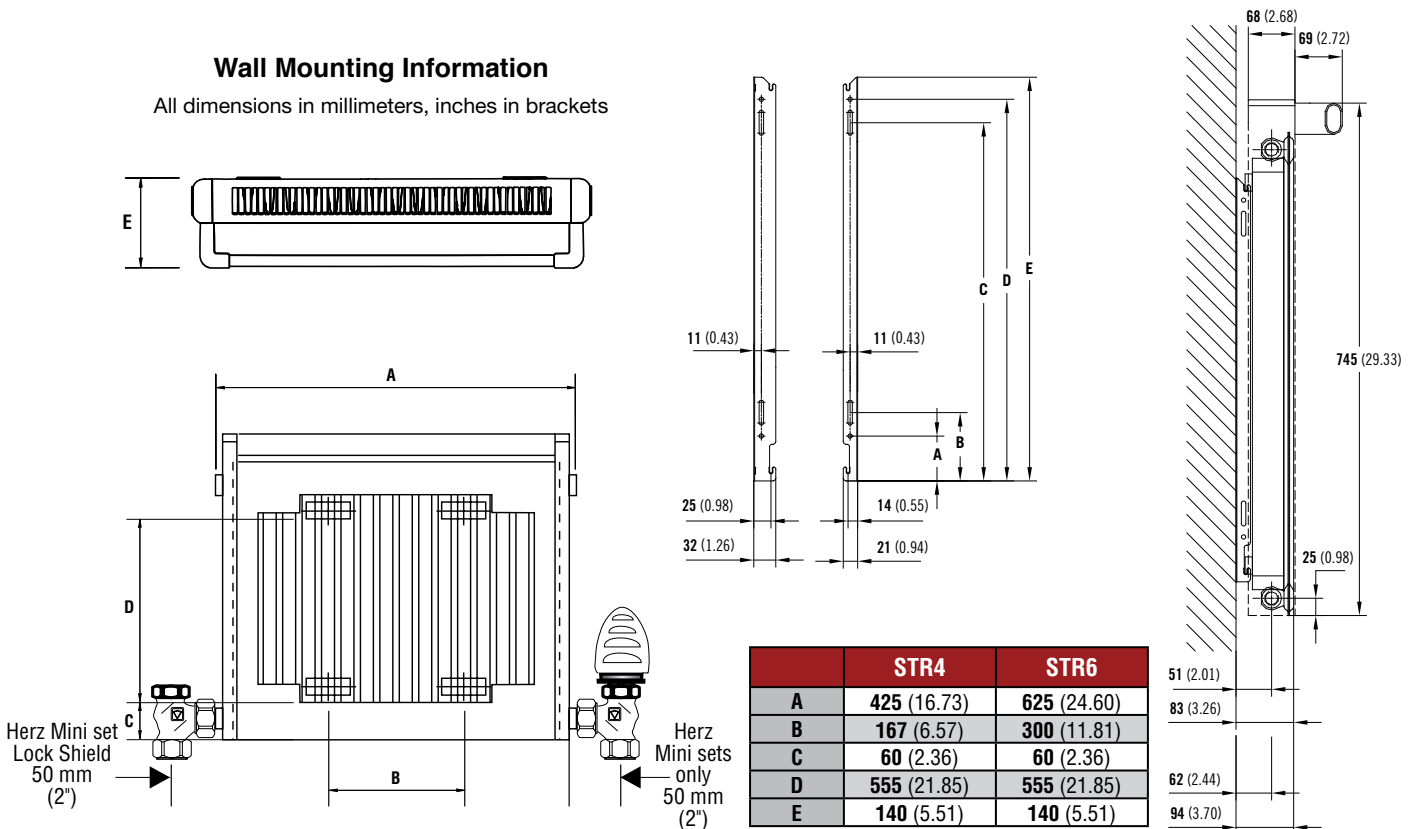

Stelrad Towel Rail Rough-In and Technical Data

Available in two lengths the Stelrad Towel Rail provides all the heat you need with the added design feature of a towel bar, perfect for bathrooms or small kitchens. Wall brackets and hardware pack included. Valves sold separately. Warranty 5 years on all STR models.

Wall Mounting Information

All dimensions in millimeters, inches in brackets

PART #	HEIGHT (mm)	HEIGHT (inches)	LENGTH (mm)	LENGTH (inches)	OUTPUT bth/hr 140 °F AWT	OUTPUT bth/hr 160 °F AWT	OUTPUT bth/hr 180 °F AWT	WEIGHT (Lbs)	PIPE FROM WALL (mm)	PIP O/C (mm)	STOCK STATUS
STR 4	745	29.3	425	16.7	1208	1638	2047	22	50.00	528.00	stock
STR 6	745	29.3	625	24.6	1762	2389	2986	33	50.00	728.00	stock