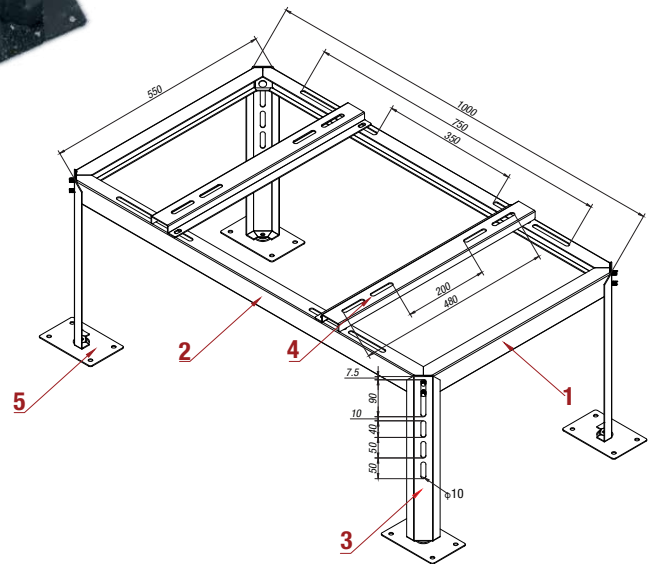

### DIMENSIONS

Length: 39.5 inches (1000 mm)

Depth: 21.5 inches (550 mm)

Height: 15.75 inches (400 mm)

No.	Part	Qty.
1	Width Bracket	2
2	Length Bracket	2
3	Leg	4
4	Crossbar	2
5	Foot	4
6	Damper	8

6