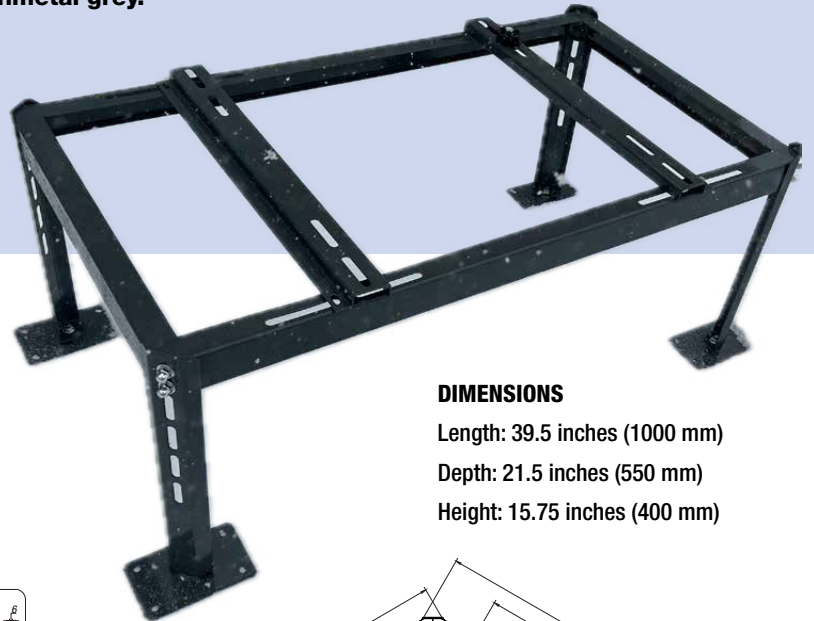

## Snowstands for Side Discharge Air Conditioners and Heat Pumps

### NEW PRODUCT

**Express Radiant sells snowstands in gunmetal grey.**

- Easily adjustable for units up to five tons
- Can support up to 440 pounds (200kg)
- Adjustable legs for levelling
- 8x Vibration dampers included
- For single fan units only
- Feet easily compatible with various flat roof and vibration dampening pads

### DIMENSIONS

Length: 39.5 inches (1000 mm)

Depth: 21.5 inches (550 mm)

Height: 15.75 inches (400 mm)

No.	Part	Qty.
1	Width Bracket	2
2	Length Bracket	2
3	Leg	4
4	Crossbar	2
5	Foot	4
6	Damper	8

6