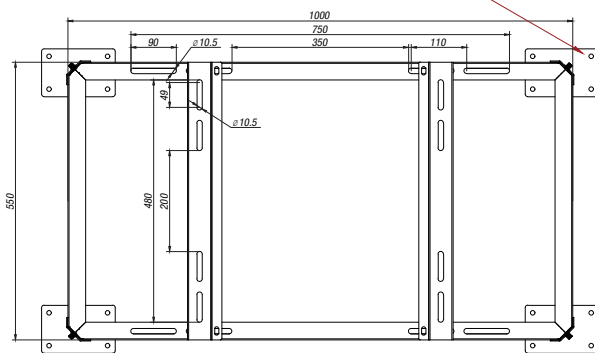

### DIMENSIONS

Length: 39.5 inches (1000 mm)

Depth: 21.5 inches (550 mm)

Height: 15.75 inches (400 mm)

No.	Part	Qty.
1	Width Bracket	2
2	Length Bracket	2
3	Leg	4
4	Crossbar	2
5	Foot	4
6	Damper	8

6