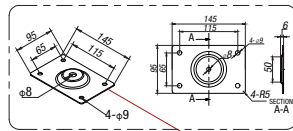

### DIMENSIONS

Length: 39.5 inches (1000 mm)

Depth: 21.5 inches (550 mm)

Height: 15.75 inches (400 mm)

No.	Part	Qty.
1	Width Bracket	2
2	Length Bracket	2
3	Leg	4
4	Crossbar	2
5	Foot	4
6	Damper	8

6