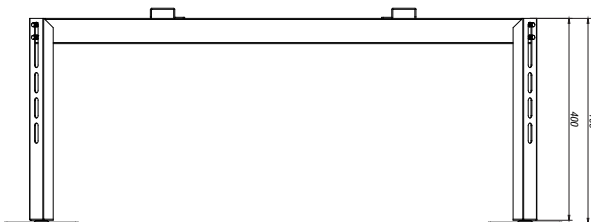

### DIMENSIONS

Length: 39.5 inches (1000 mm)

Depth: 21.5 inches (550 mm)

Height: 15.75 inches (400 mm)

No.	Part	Qty.
1	Width Bracket	2
2	Length Bracket	2
3	Leg	4
4	Crossbar	2
5	Foot	4
6	Damper	8

6